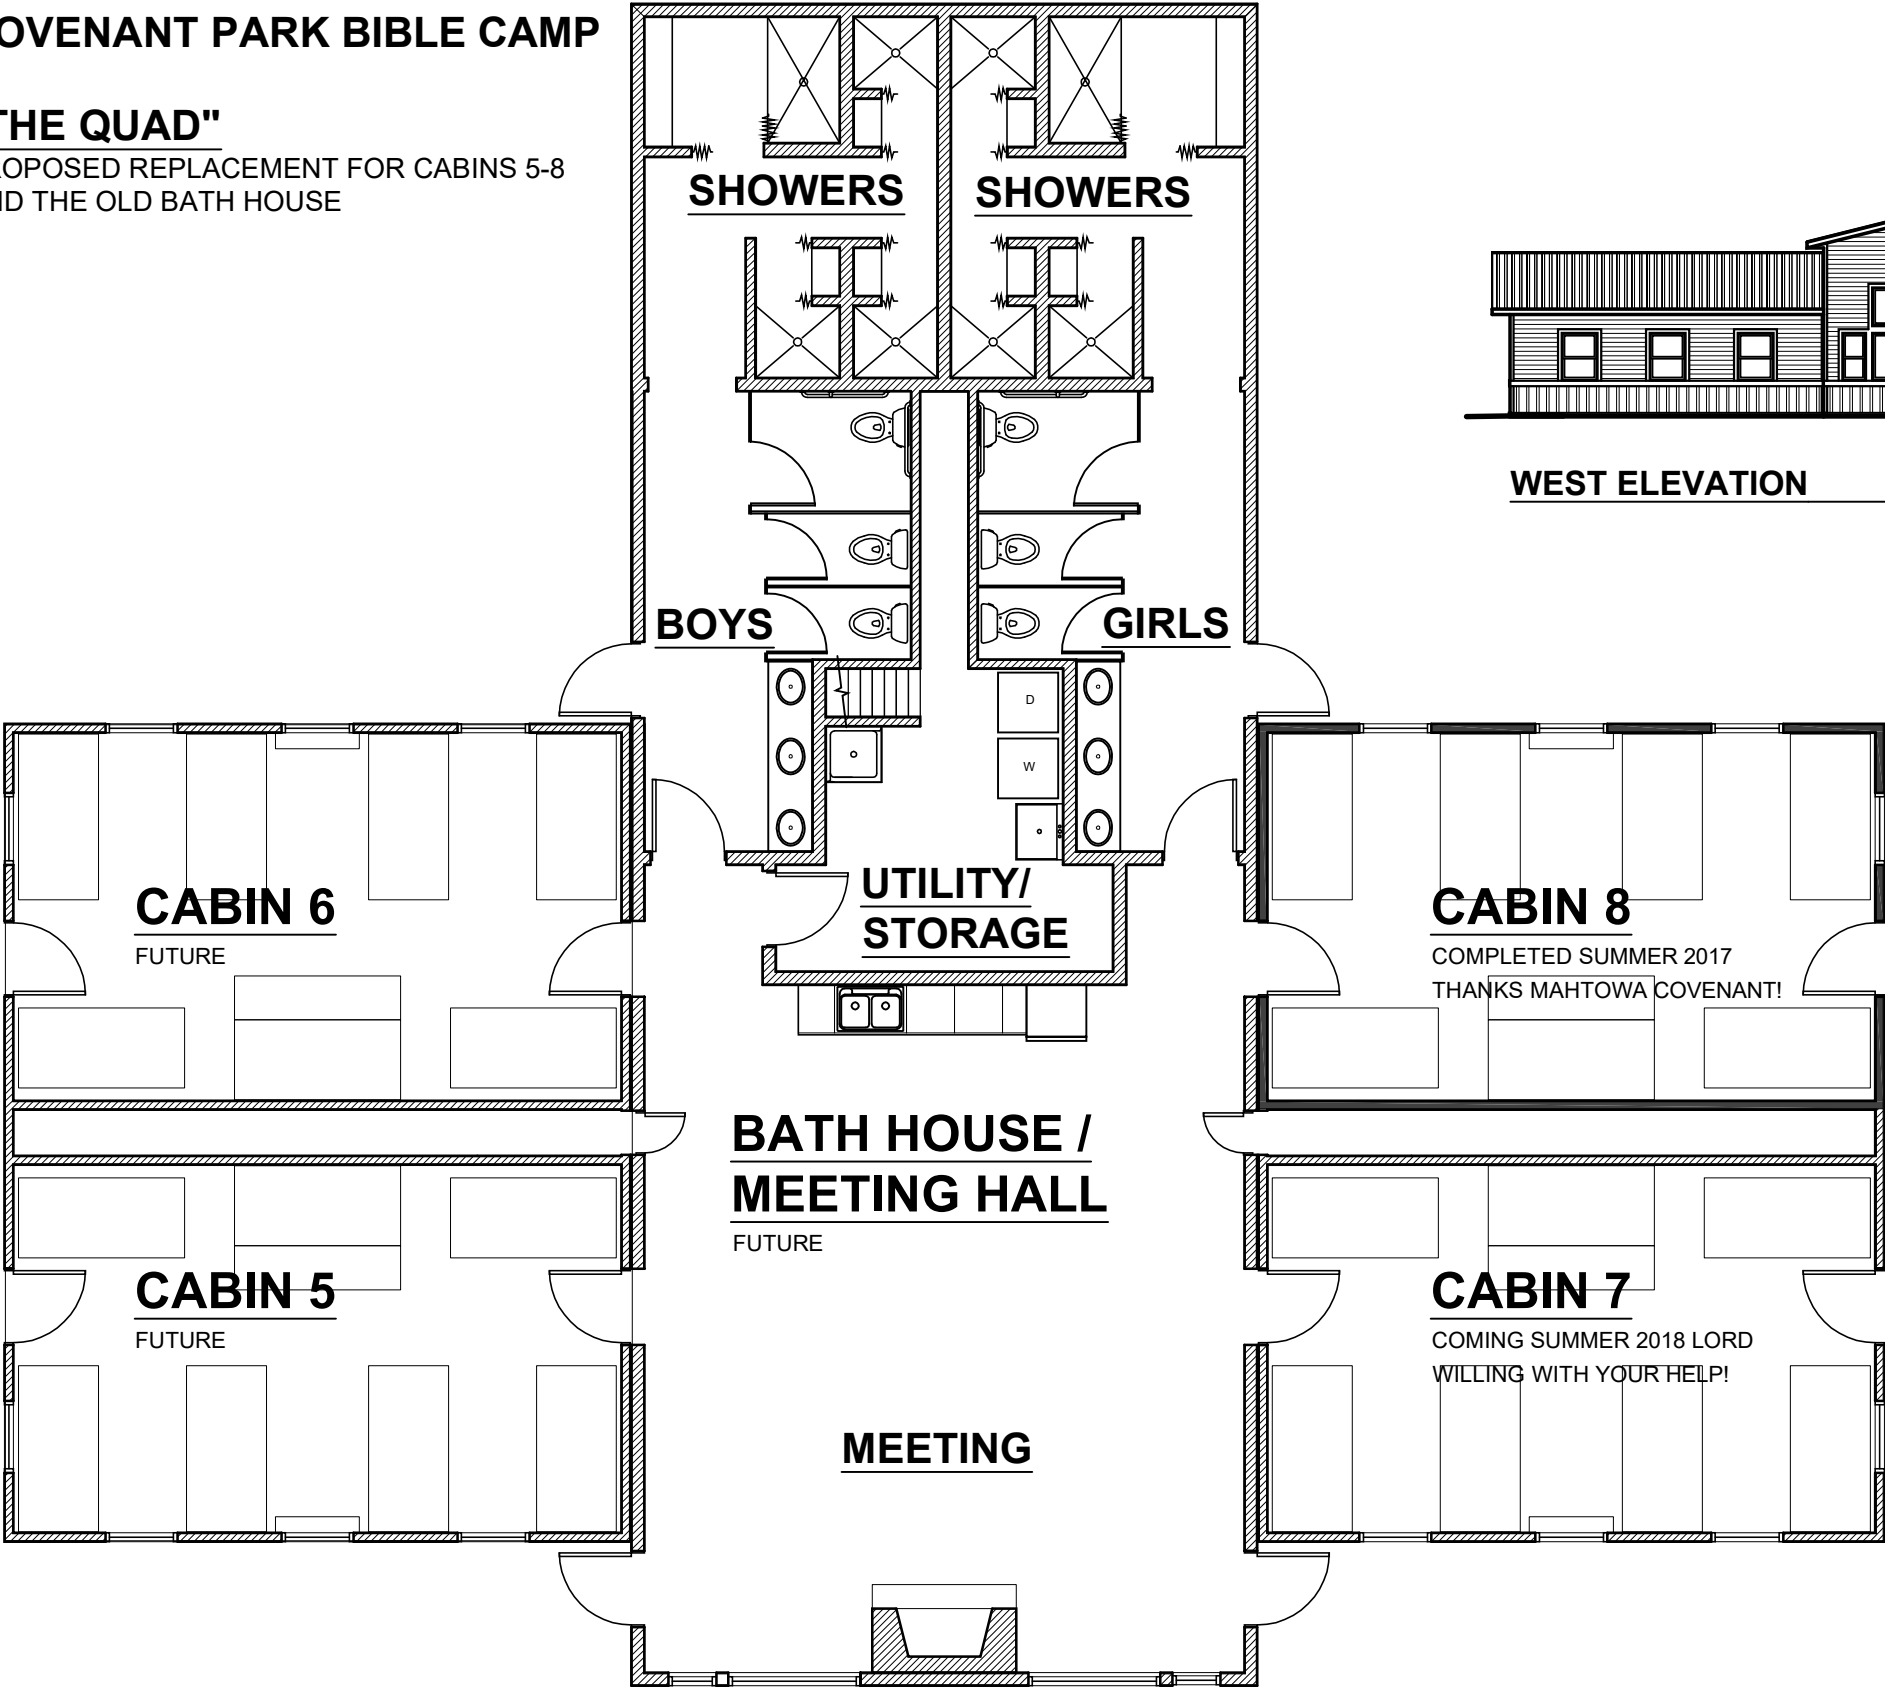

COVENANT PARK BIBLE CAMP

"THE QUAD"

PROPOSED REPLACEMENT FOR CABINS 5-8
AND THE OLD BATH HOUSE

WEST ELEVATION

FLOOR PLAN